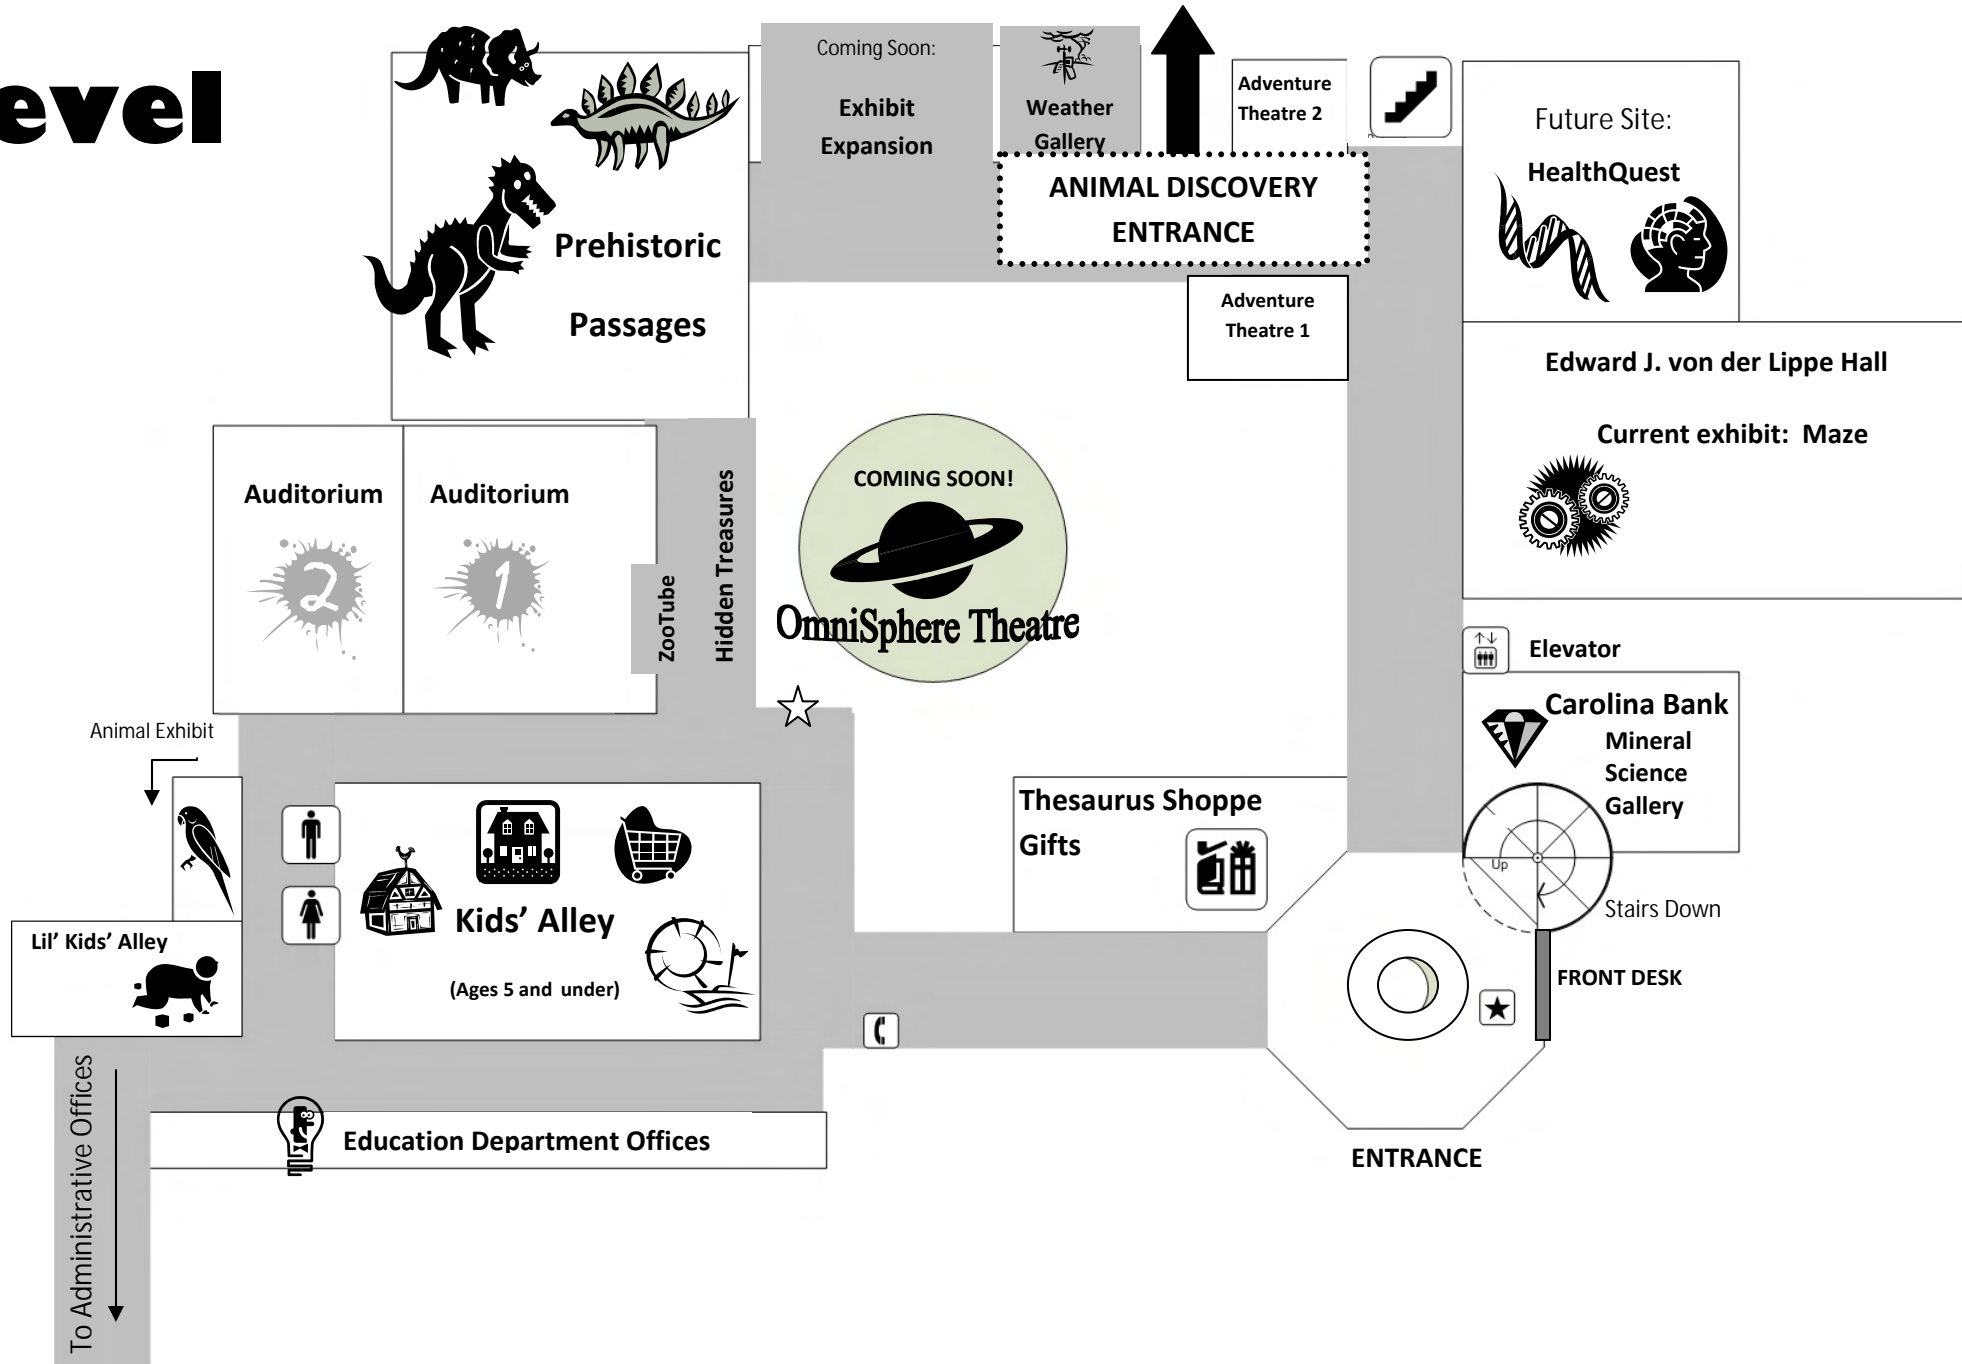

Main Level

Please help us keep your visit safe and the Natural Science Center a wonderful place to visit...

No Food or Drink

No Smoking

No SKATING SHOES

These rules apply both inside the museum and outside in Animal Discovery.

Thanks!

Lower Level

So Much to Discover!

Let your imagination guide you as you enter the Natural Science Center's exciting world of science and technology. The far corners of the universe are now within your grasp! Walk among the dinosaurs...discover the secrets of the deep...be inspired by the science all around you! Not only does the Natural Science Center offer amazing discoveries inside...be sure not to miss our new zoological park...ANIMAL DISCOVERY! And once you think you've experienced it all...think again! The NSC offers an astronomical assortment of classes, clubs, societies, and volunteer programs. With so many things to see and do, every visit to the Natural Science Center becomes an adventure.