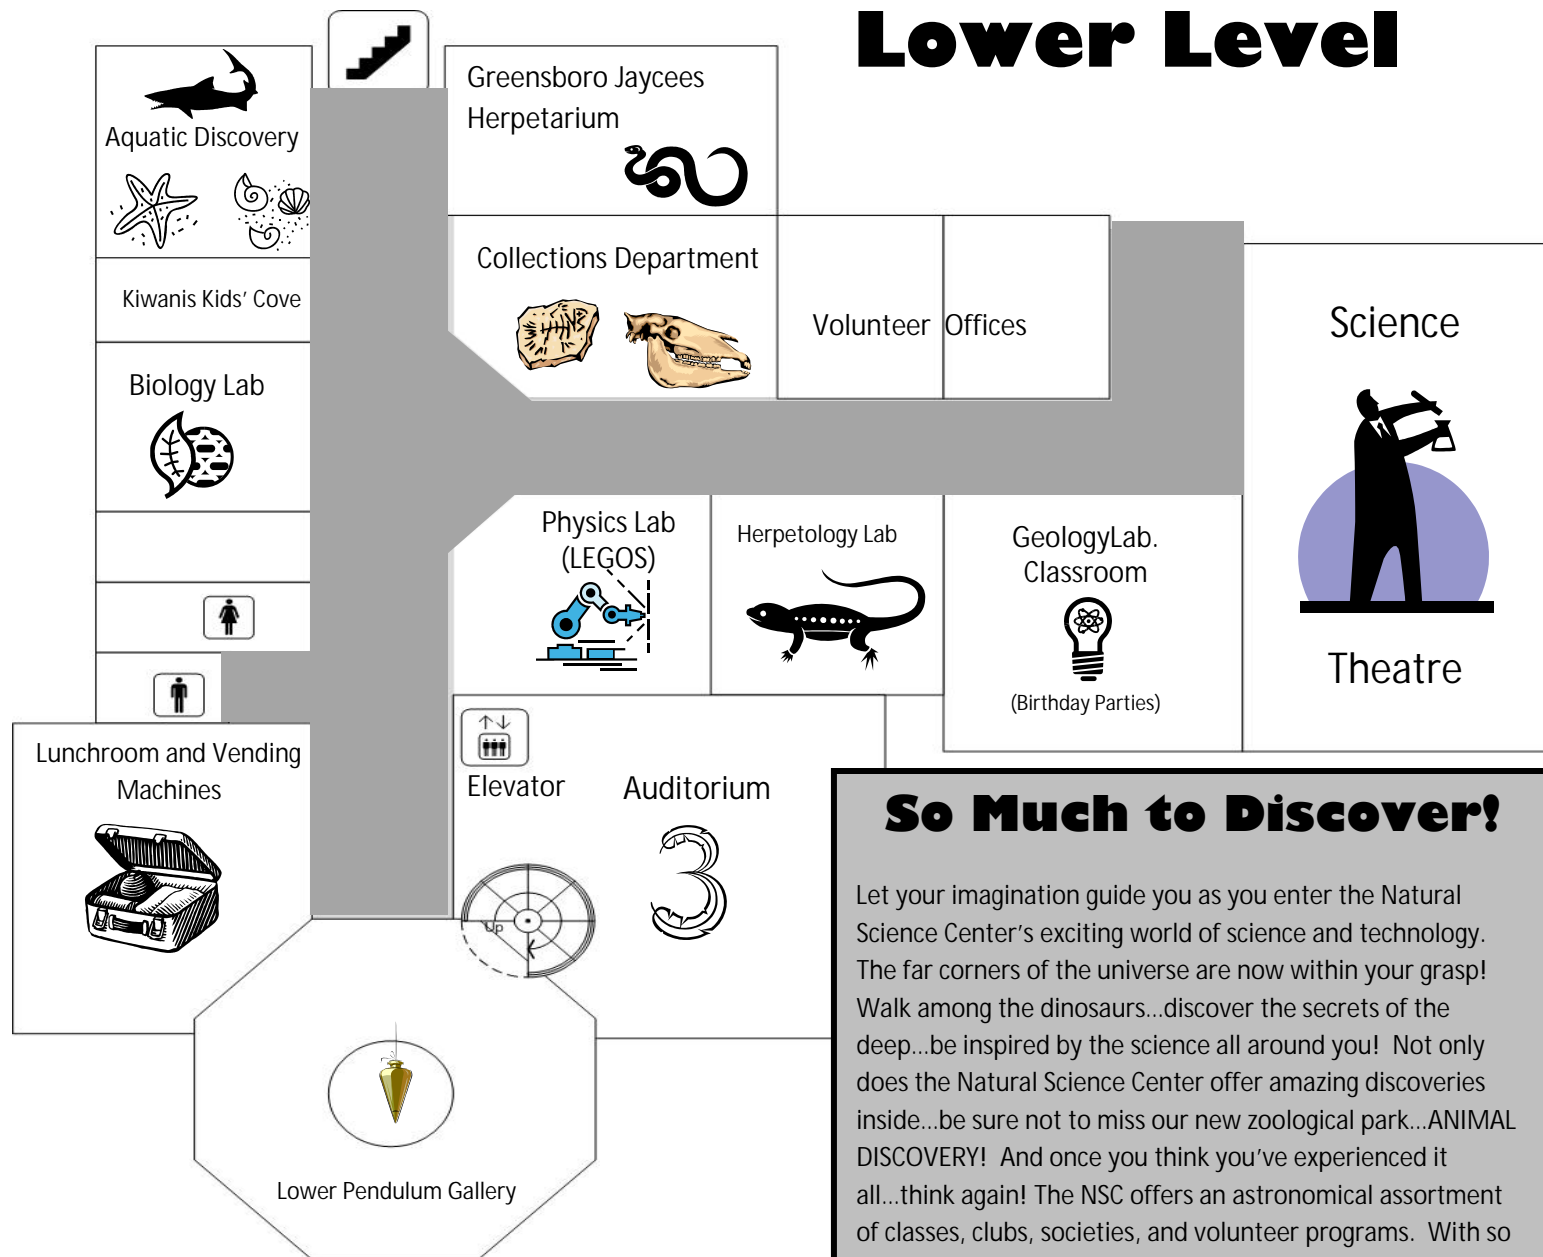

Main Level

Please help us keep your visit safe and the Natural Science Center a wonderful place to visit...

No Food or Drink

No Smoking

No SKATING SHOES

These rules apply both inside the museum and outside in Animal Discovery.

Thanks!

Lower Level

So Much to Discover!

Let your imagination guide you as you enter the Natural Science Center's exciting world of science and technology. The far corners of the universe are now within your grasp! Walk among the dinosaurs...discover the secrets of the deep...be inspired by the science all around you! Not only does the Natural Science Center offer amazing discoveries inside...be sure not to miss our new zoological park...ANIMAL DISCOVERY! And once you think you've experienced it all...think again! The NSC offers an astronomical assortment of classes, clubs, societies, and volunteer programs. With so many things to see and do, every visit to the Natural Science Center becomes an adventure.